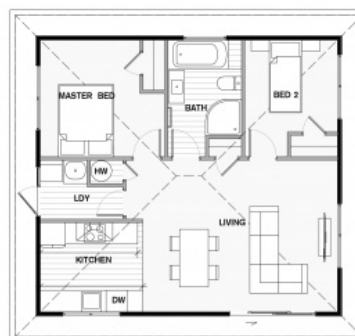

# KH65B FLEXI

Total 60sqm

Length: 8.42

Width: 7.72

1 Bath  
2 Bed

A1 Kit Home price:

**\$100,322\***

A1 Built Home price:

## Floorplan

© COPYRIGHT A1homes 2020.

Any attempt to copy these plans in any way will incur legal proceedings from our patent attorneys. All floor areas and sizes are to be confirmed on full permit plans. All images are artist impression only.